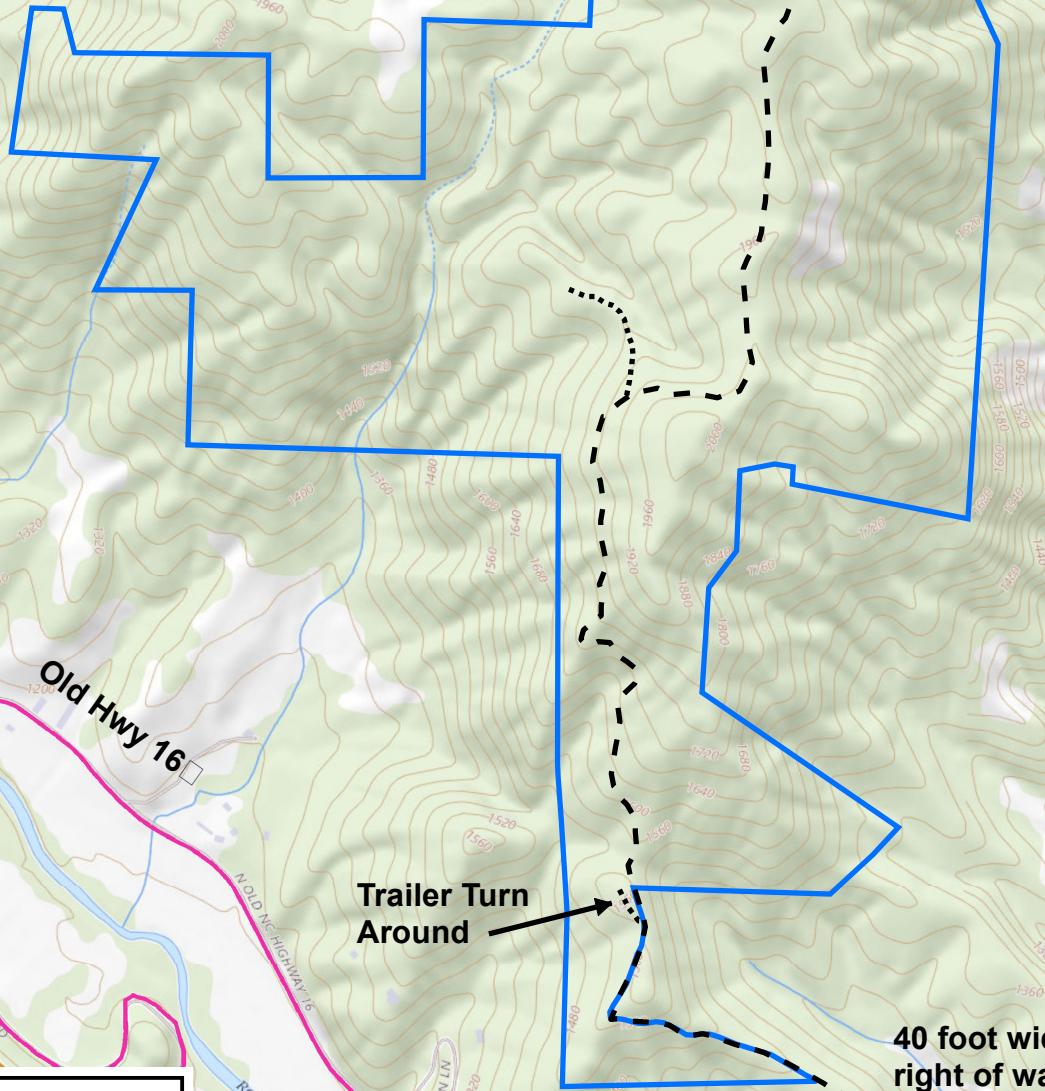

Mitchell Mountain Wilkes County, NC N36.2336 W81.2497

This map is georeferenced and can be used with the Avenza Map app. You can download Avenza Map from iTunes or Google Play for free. This map is not a survey and is based on information from the local tax office and NC One Map.

Trailer Turn Around

40 foot wide deeded right of way

Legend

- Trail
- - - Woods Road

**Casey &
Company
Realty, LLC**

PO Box 955
Wilkesboro, NC 28697
Phone: (336) 838-5766
Fax: (336) 838-4465
www.caseyandcompany.com

NCDOT GIS Unit, USGS The National Map: National Boundaries Dataset, 3DEP Elevation Program, Geographic Names Information System, National Hydrography Dataset, National Land Cover Database, National Structures Dataset, and National Transportation Dataset; USGS Global Ecosystems; U.S. Census Bureau TIGER/Line data; USFS Road Data; Natural Earth Data; U.S. Department of State Humanitarian Information Unit; and NOAA National Centers for Environmental Information, U.S. Coastal Relief Model. Data refreshed June, 2022.