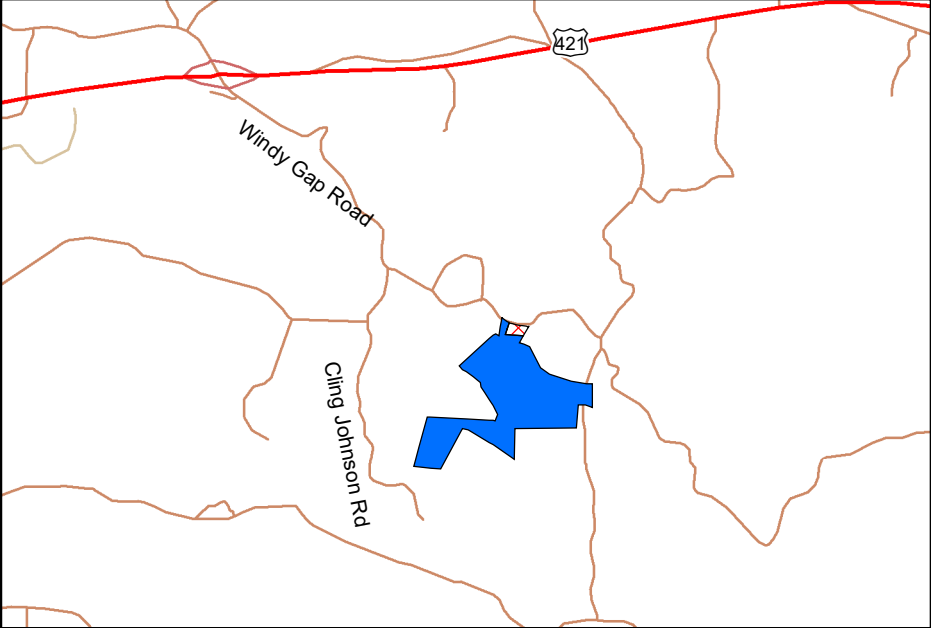

Windy Gap Road Wilkes County, NC

**Casey &
Company
Realty, LLC**

PO Box 955
Wilkesboro, NC 28697
Phone: (336) 838-5766
Fax: (336) 838-4465
www.caseyandcompany.com

Love Valley