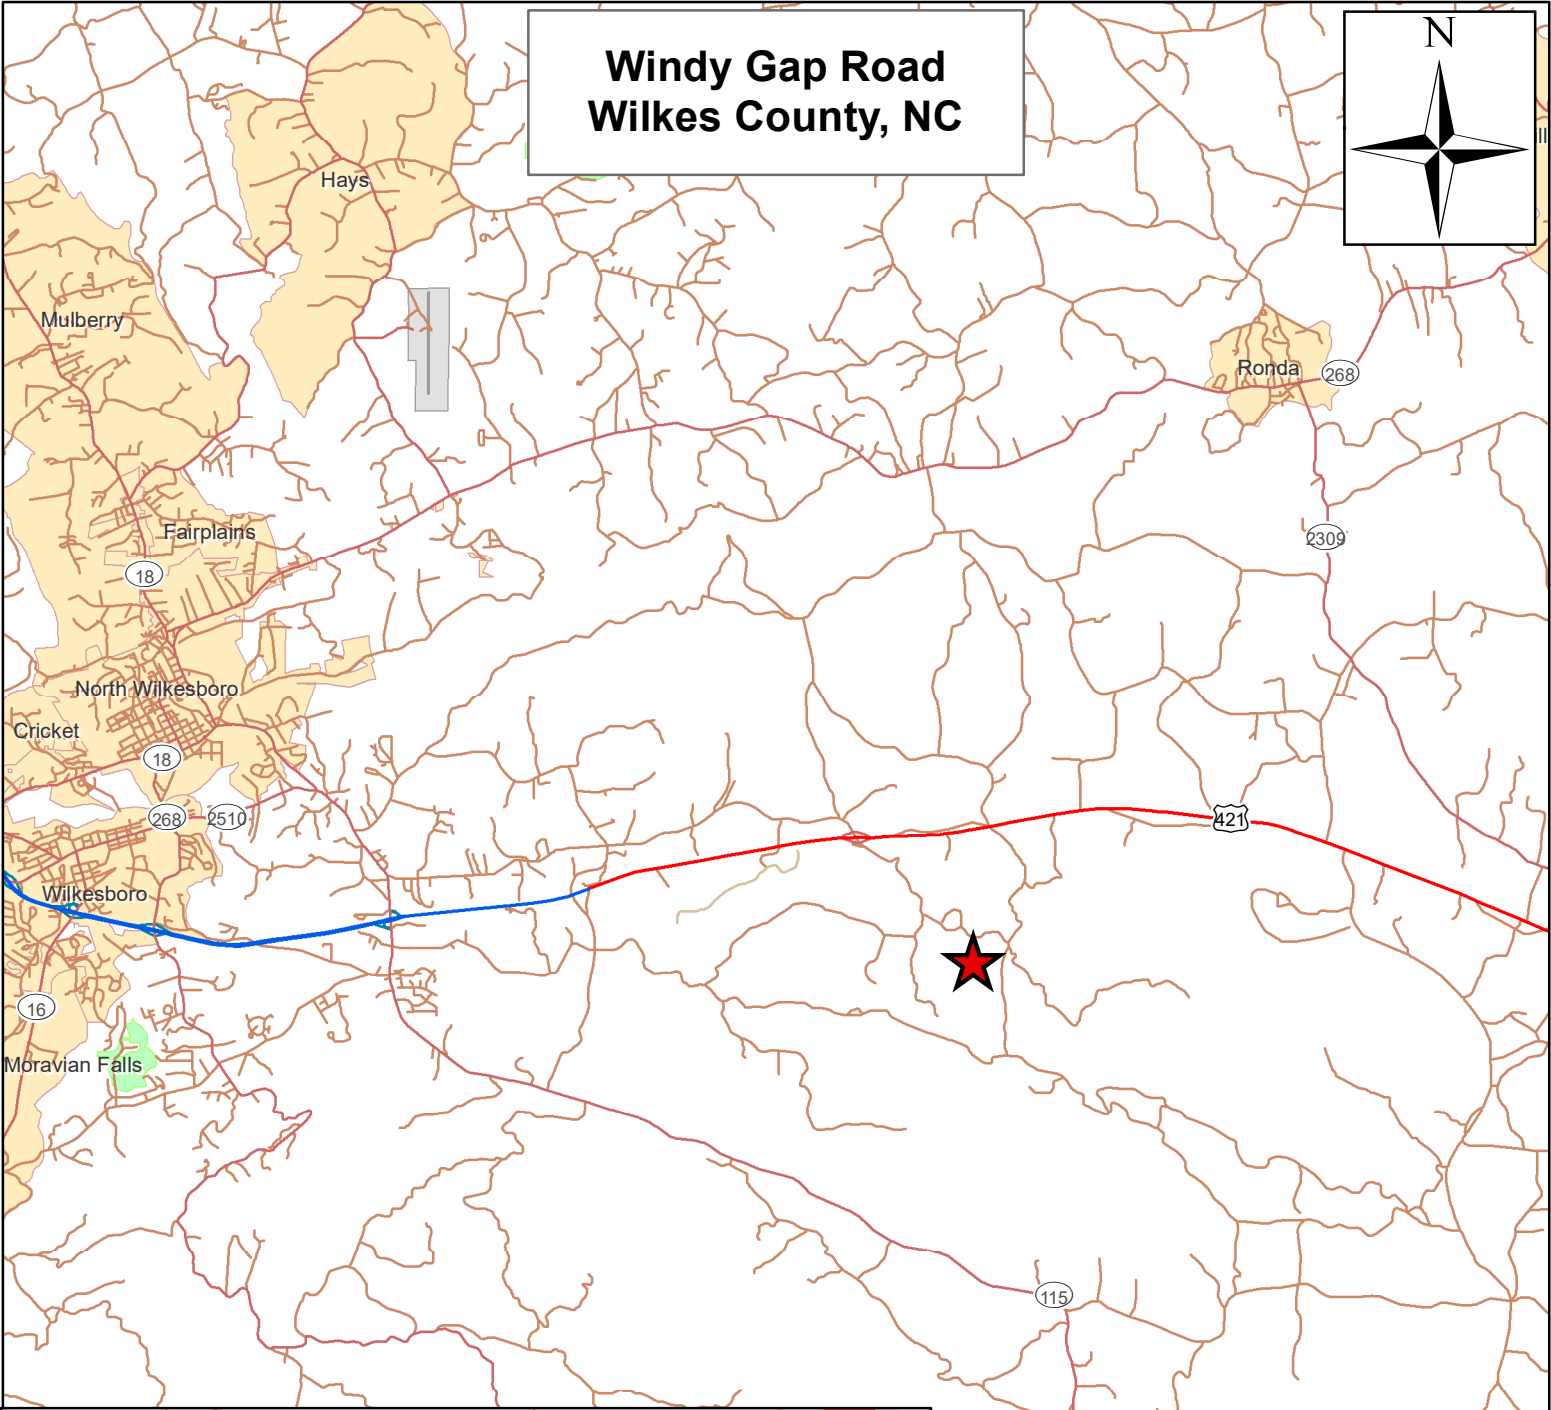

Windy Gap Road Wilkes County, NC

**Casey &
Company
Realty, LLC**

PO Box 955
Wilkesboro, NC 28697
Phone: (336) 838-5766
Fax: (336) 838-4465
www.caseyandcompany.com

Love Valley