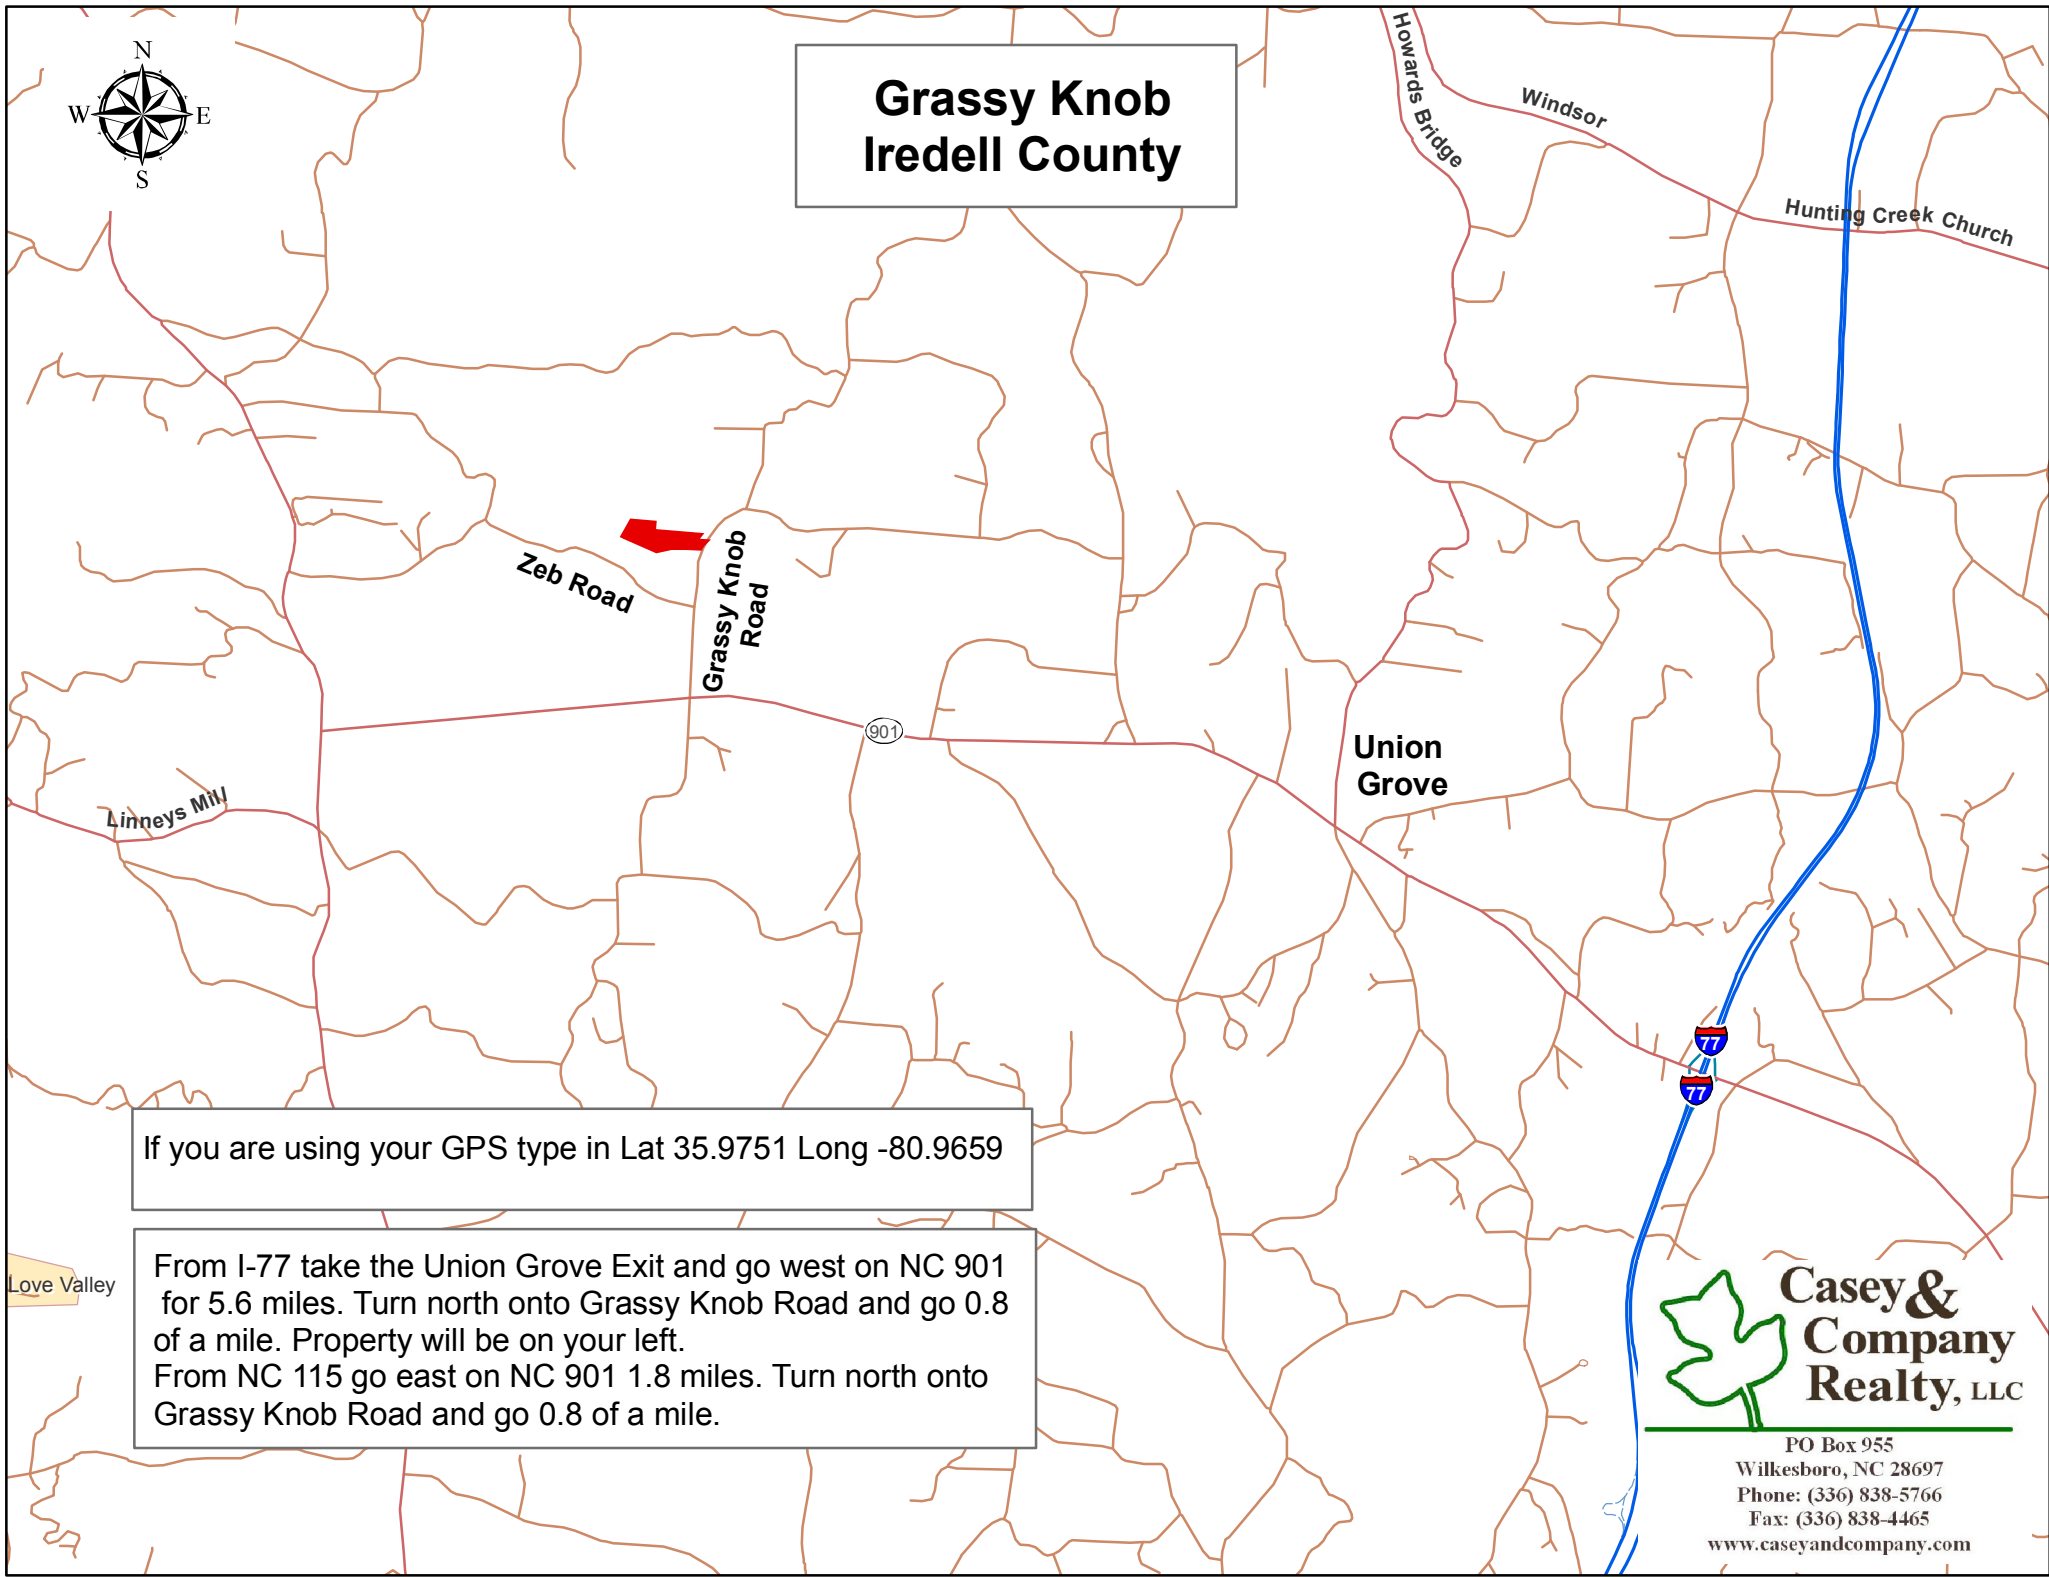

Grassy Knob Iredell County

If you are using your GPS type in Lat 35.9751 Long -80.9659

From I-77 take the Union Grove Exit and go west on NC 901 for 5.6 miles. Turn north onto Grassy Knob Road and go 0.8 of a mile. Property will be on your left.
From NC 115 go east on NC 901 1.8 miles. Turn north onto Grassy Knob Road and go 0.8 of a mile.