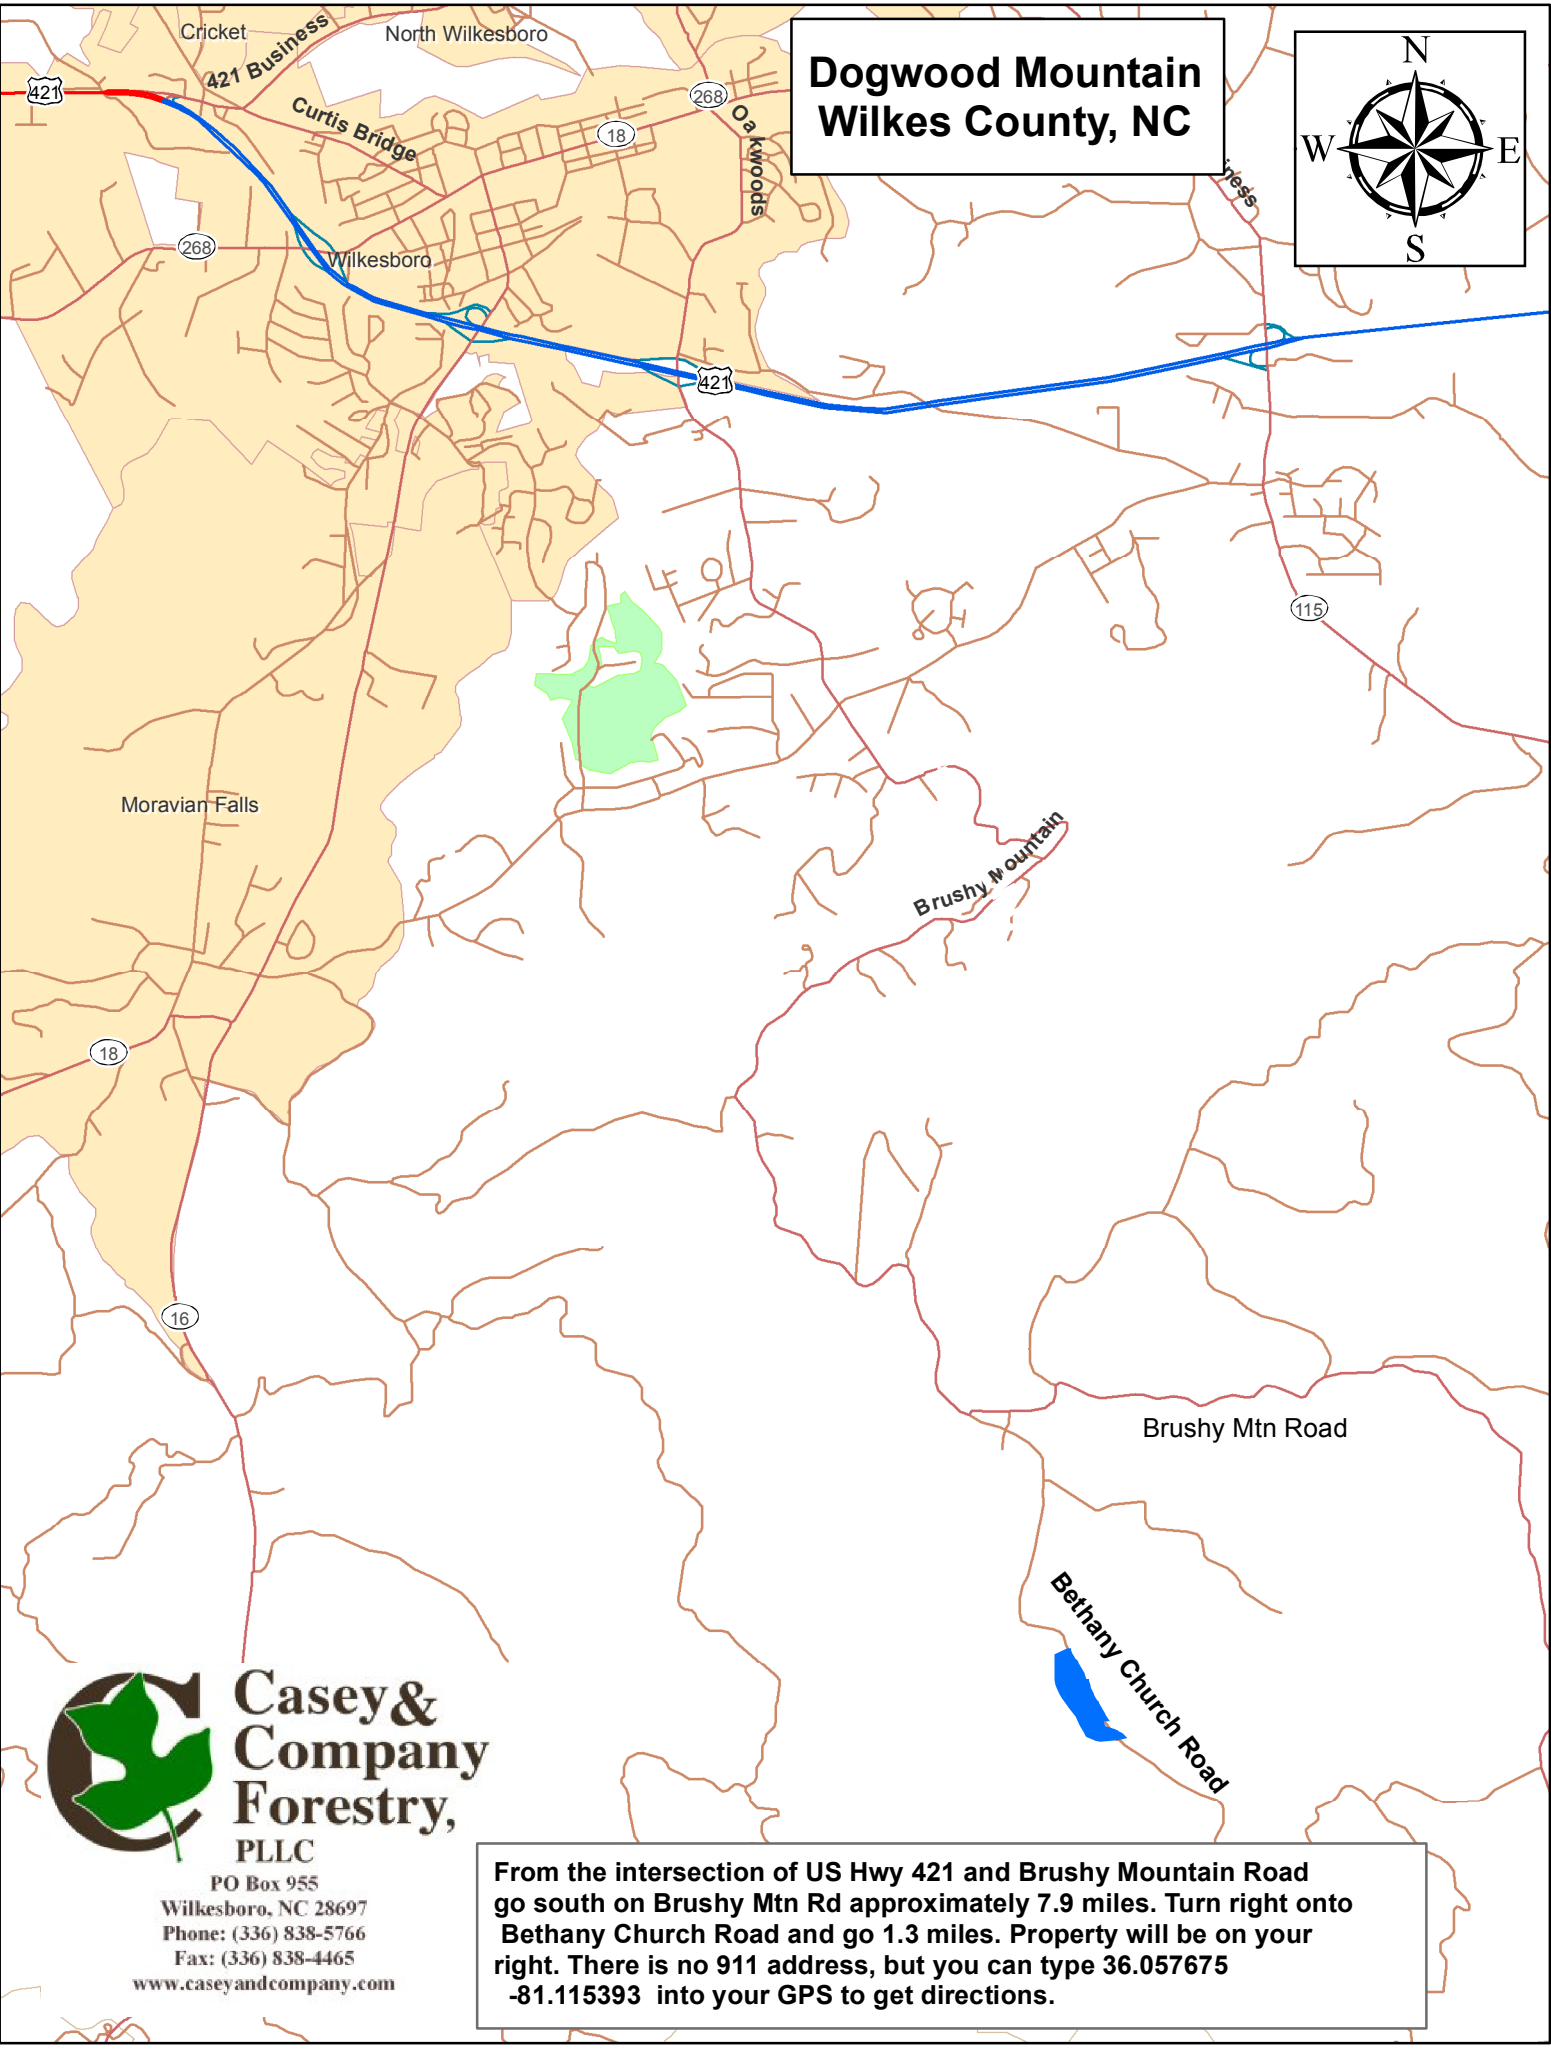

# Dogwood Mountain Wilkes County, NC

**Casey &  
Company  
Forestry,  
PLLC**

PO Box 955  
Wilkesboro, NC 28697  
Phone: (336) 838-5766  
Fax: (336) 838-4465  
[www.caseyandcompany.com](http://www.caseyandcompany.com)

**From the intersection of US Hwy 421 and Brushy Mountain Road go south on Brushy Mtn Rd approximately 7.9 miles. Turn right onto Bethany Church Road and go 1.3 miles. Property will be on your right. There is no 911 address, but you can type 36.057675 -81.115393 into your GPS to get directions.**