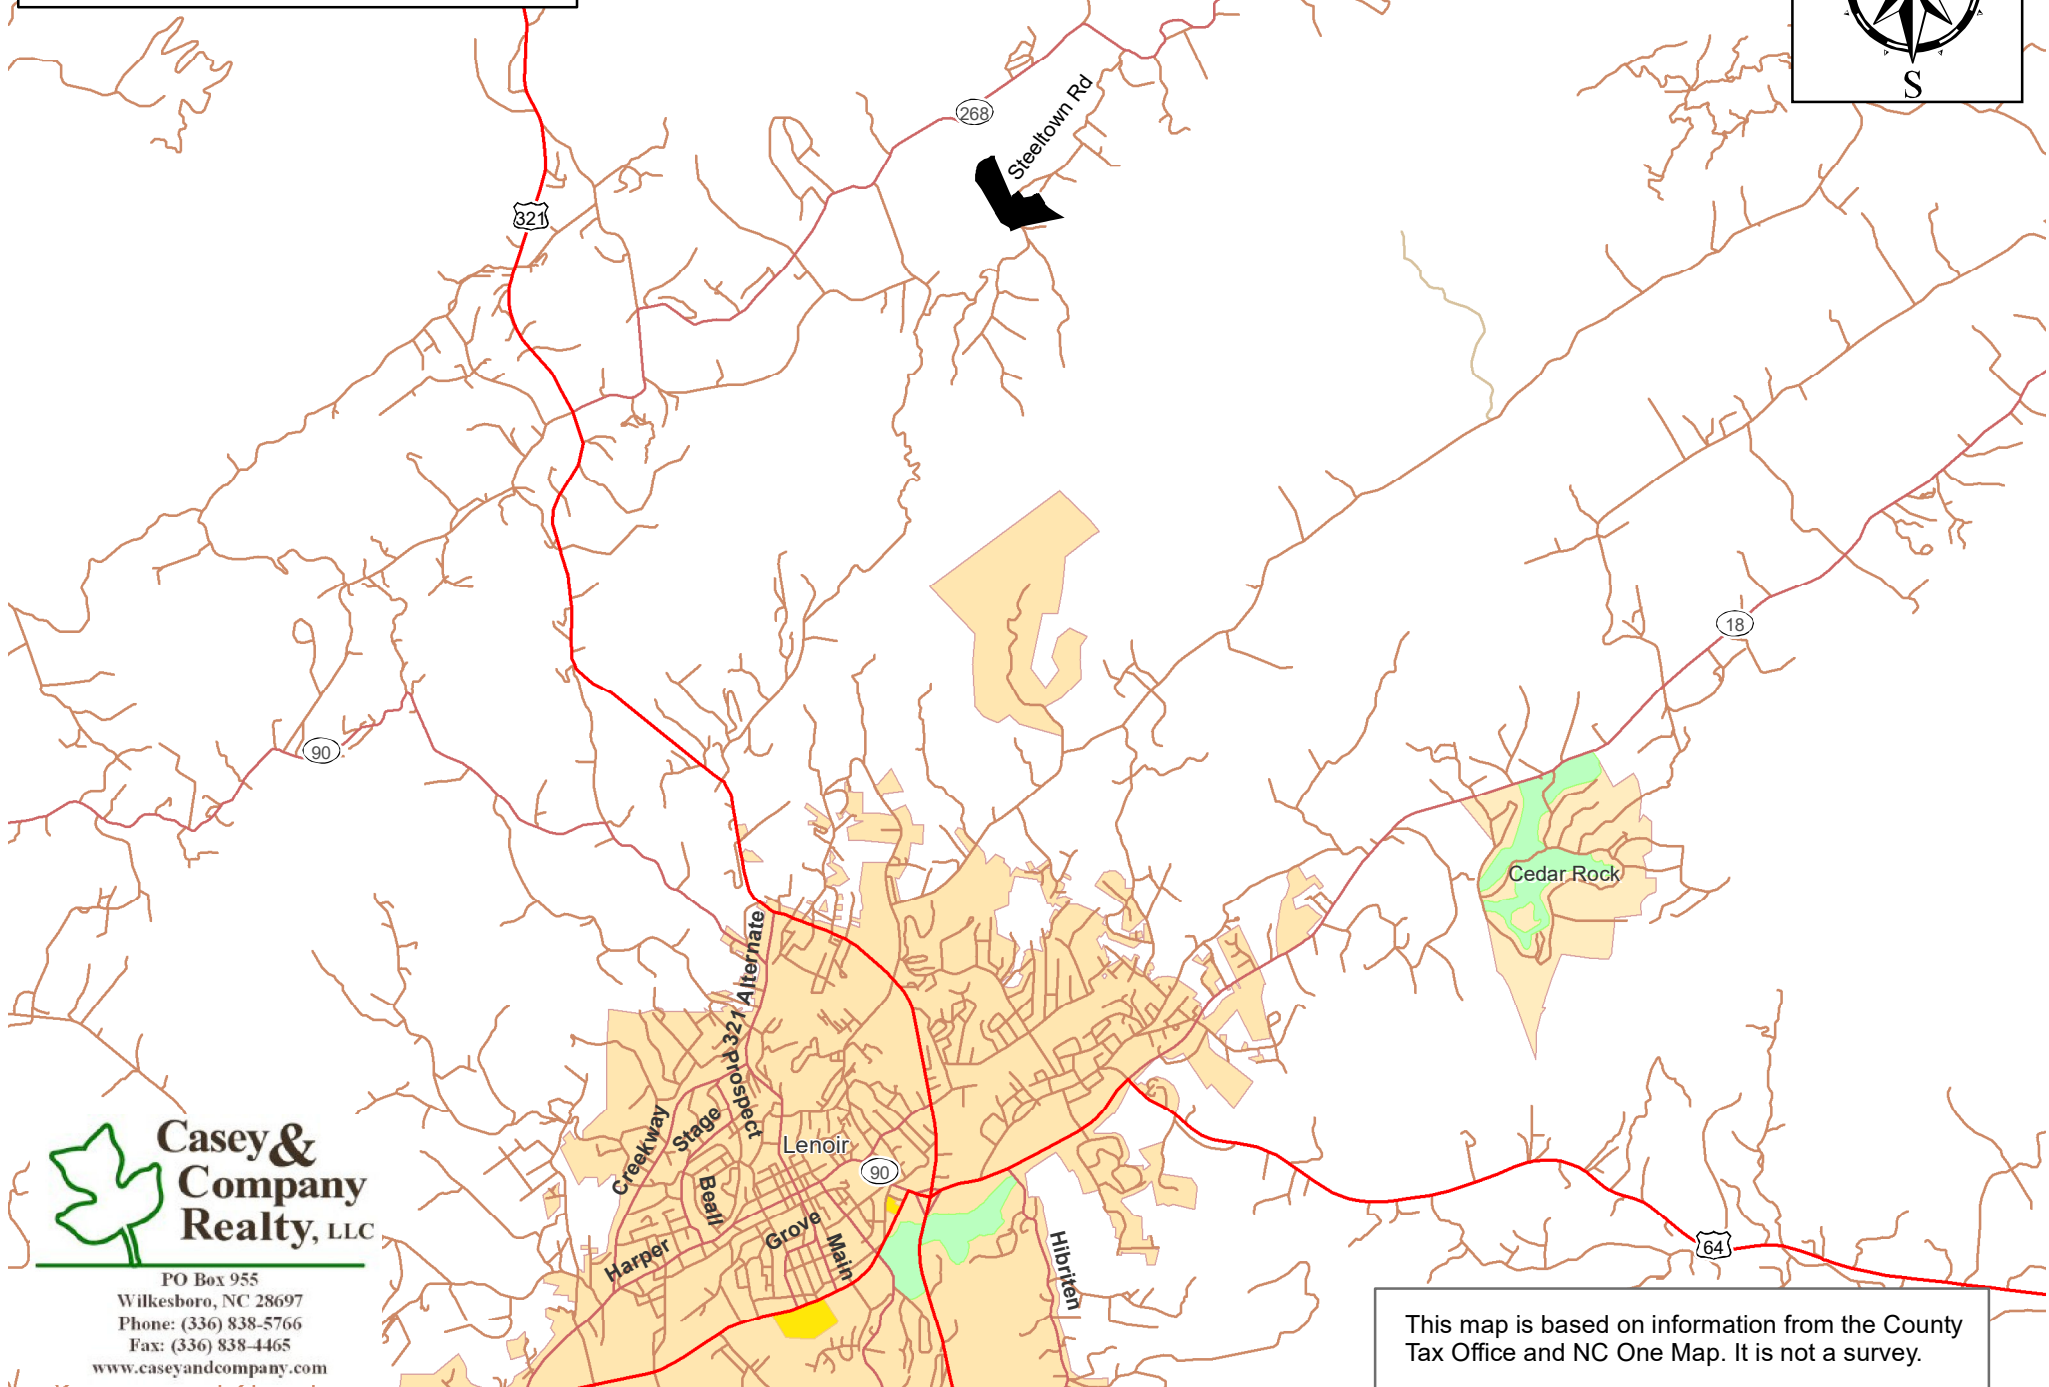

Steeltown Road Caldwell County, NC

**Casey &
Company
Realty, LLC**

PO Box 955
Wilkesboro, NC 28697
Phone: (336) 838-5766
Fax: (336) 838-4465
www.caseyandcompany.com

This map is based on information from the County Tax Office and NC One Map. It is not a survey.